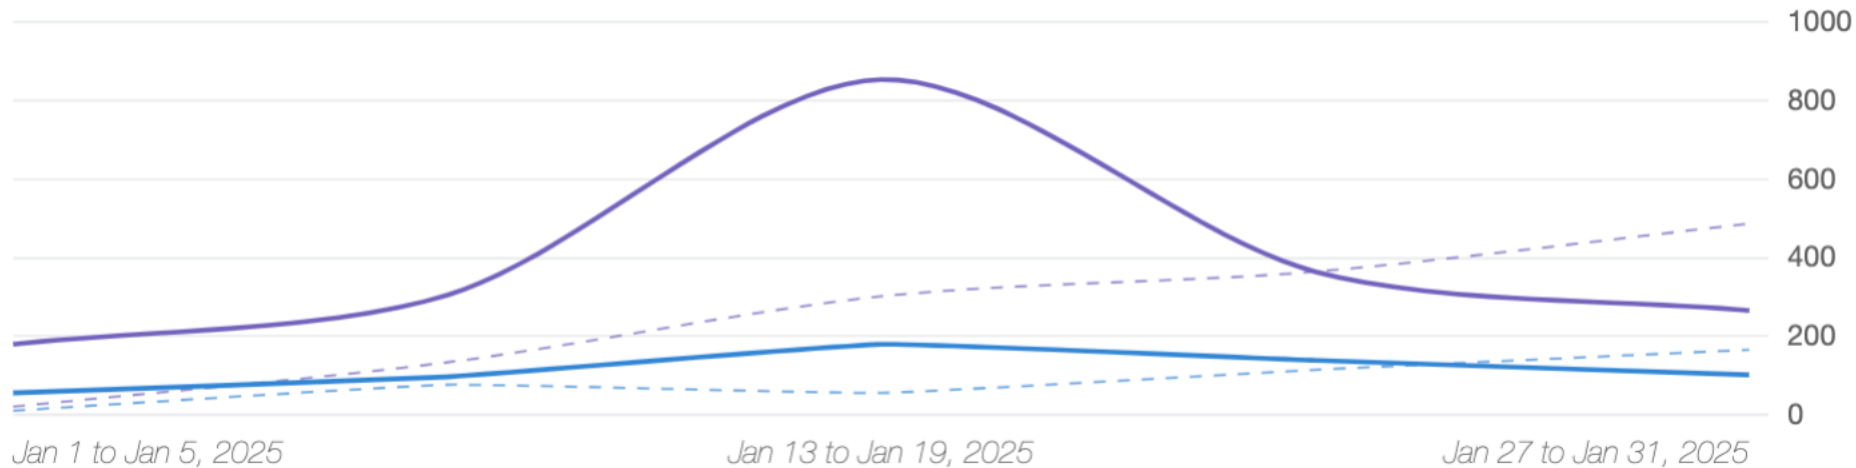

## Daily Traffic Trend ⓘ

Visitors

● 574    - - 456

Views

● 1970    - - 1385

- - Previous period

Weekly ▾

Last month ▾

## ● Online Visitors

0

Time	Visitors	Views
Today	25	45
Yesterday	29	99
This week	147	477
Last week	135	401
This month	180	612
Last month	574	2K
Last 7 days	147	477
Last 30 days	626	2.2K
Last 90 days	1.5K	4.6K
Last 6 months	2.5K	7K
This year (Jan-Today)	754	2.6K
Total	2.5K	7K